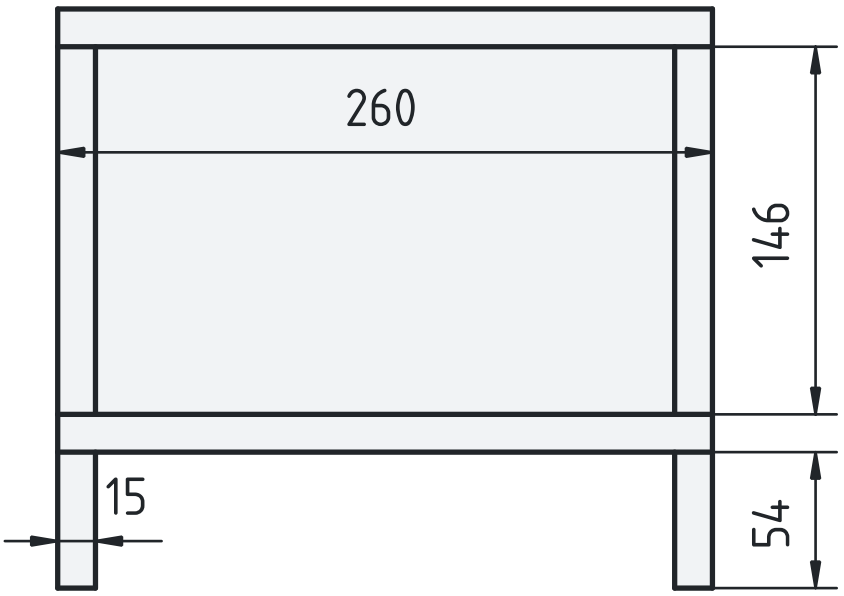

1 2 3 4 5 6

Part Material:
Madeira

General tolerances:
ISO 2768-m

Scale:
1 : 1

Title: móvel do banheiro		Created by:		Owner:	
Document type: móvel do banheiro		Approved by: XTO			
Drawing number: 1		Language: Pt_Br	Issue date: 25/3/2026	Revision: AAA	Sheet: 1 / 1