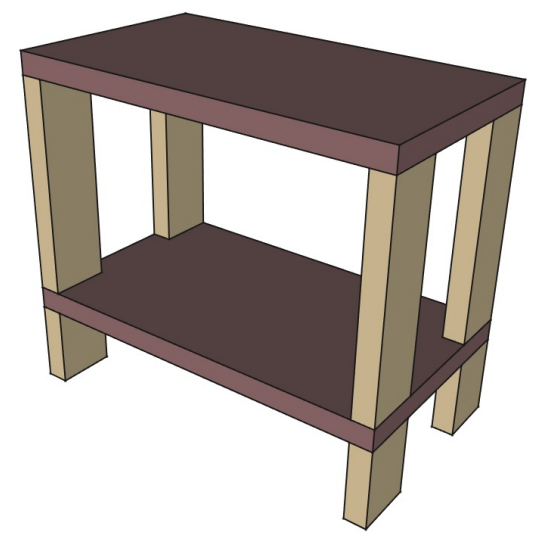

1 2 3 4 5 6

Part Material:
Madeira

General tolerances:
ISO 2768-m

Scale:
1 : 1

Title: móvel do banheiro		Created by:		Owner:	
Document type: móvel do banheiro		Approved by: XTO			
Drawing number: 1		Language: Pt_Br	Issue date: 25/3/2026	Revision: AAA	Sheet: 1 / 1