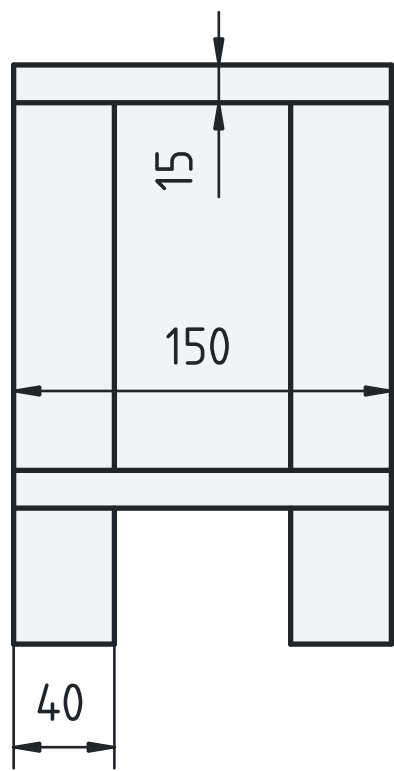

1 2 3 4 5 6

Part Material:
Madeira

General tolerances:
ISO 2768-m

Scale:
1 : 1

Title: móvel do banheiro		Created by:		Owner:	
Document type: móvel do banheiro		Approved by: XTO			
Drawing number: 1		Language: Pt_Br	Issue date: 25/3/2026	Revision: AAA	Sheet: 1 / 1