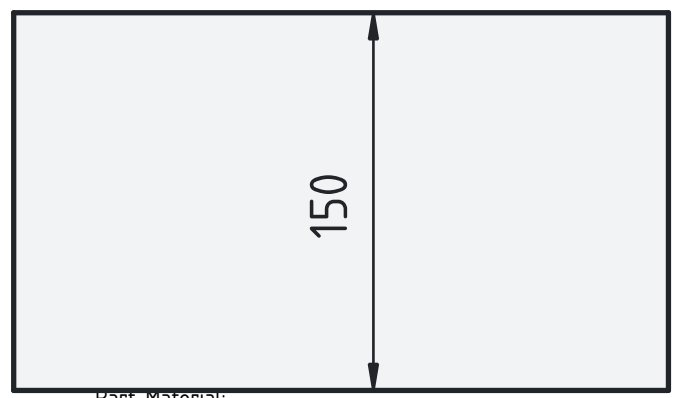

1 2 3 4 5 6

Part Material:
Madeira

General tolerances:
ISO 2768-m

Scale:
1 : 1

Title: móvel do banheiro		Created by:		Owner:	
Document type: móvel do banheiro		Approved by: XTO			
Drawing number: 1		Language: Pt_Br	Issue date: 25/3/2026	Revision: AAA	Sheet: 1 / 1